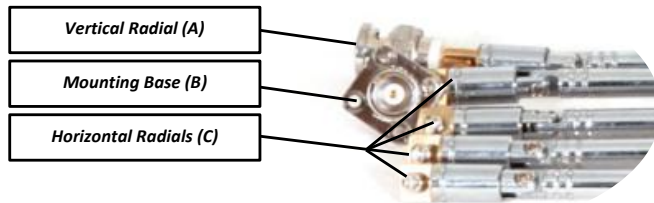

RangeBooster 1.0 Quarter Wave Ground Plane Antenna

Package Contents:

- 4 – Horizontal Radials (1 with pre-attached BNC Female x BNC Female Mounting Base)
- 1 – Vertical Radial with BNC Male Adapter
- 1 – Cable is Optional and Available at www.dagcoelectronics.com

Assembling Your Antenna

- 1) Attach the 3 remaining Horizontal Radials (C) to the Mounting Base (B) already attached to a horizontal radial. Removing their screws, and insert through the mounting base and into each radial.
- 2) Attach the Vertical Radial (A) to the Mounting Base (B)
- 3) Adjust Horizontal Radials to point downward and tilt them at 30-45° angles
- 4) Attach Cable to transmitter and Antenna Mounting Base (B)
- 5) Tune your Antenna by adjusting both the Vertical Radial and Horizontal Radial Lengths (See Tuning Your FM Antenna Section)
Please note that all measurements are from the base of the antenna (see below pictures), not from the connector (to verify you are measuring correctly, the length of a fully extended antenna is 33 inches).