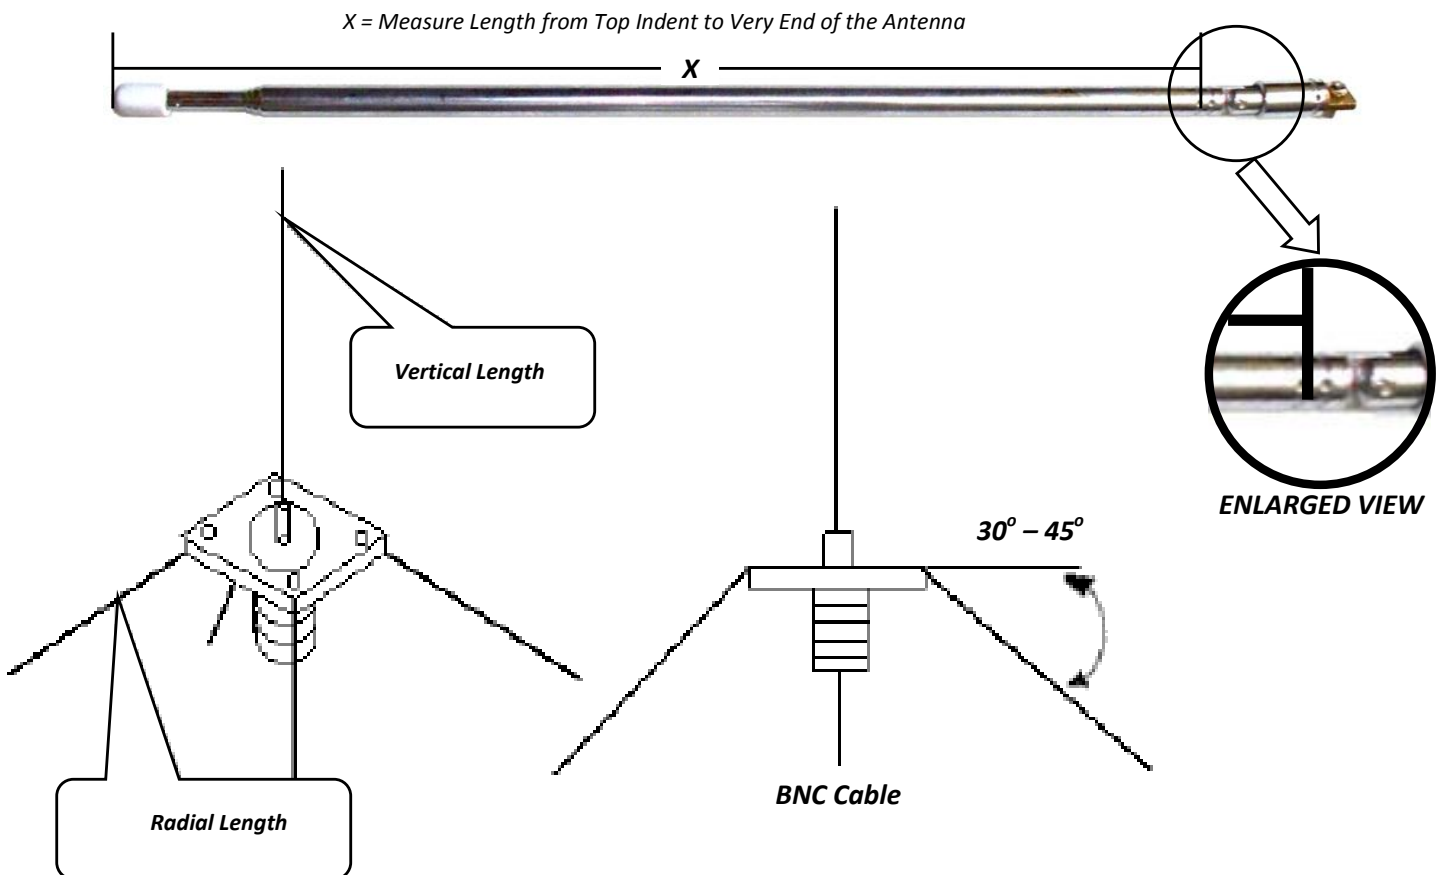

Tuning Your FM Antenna